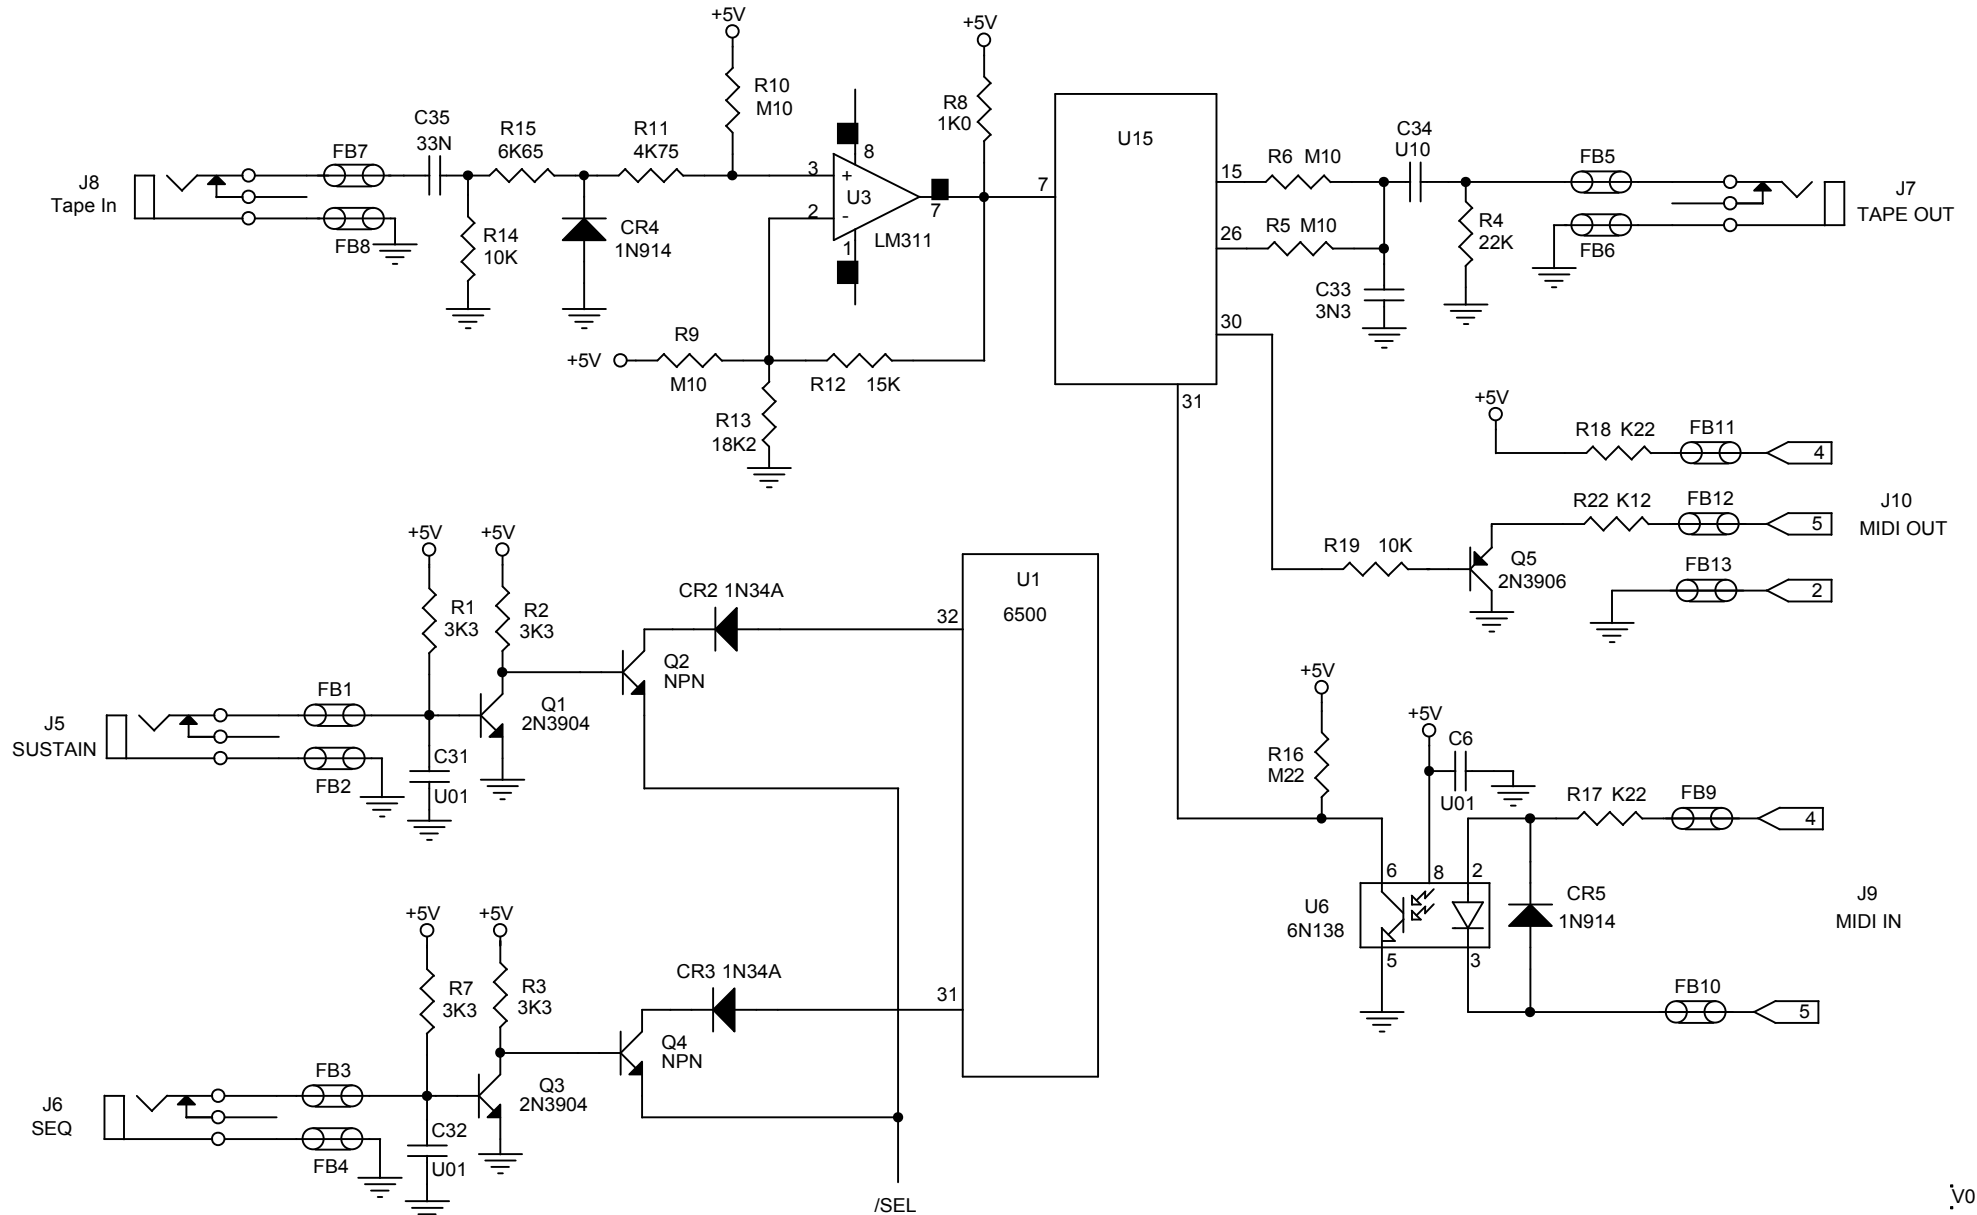

Note: R10 may not be in all units.

v0.1

ENSONIQ ESQ-1		
Title		
PEDAL - TAPE & MIDI IN/OUT		
Size A	Document Number <Doc>	Rev 1
Date: Tuesday, October 16, 2007		Sheet 1 of 1